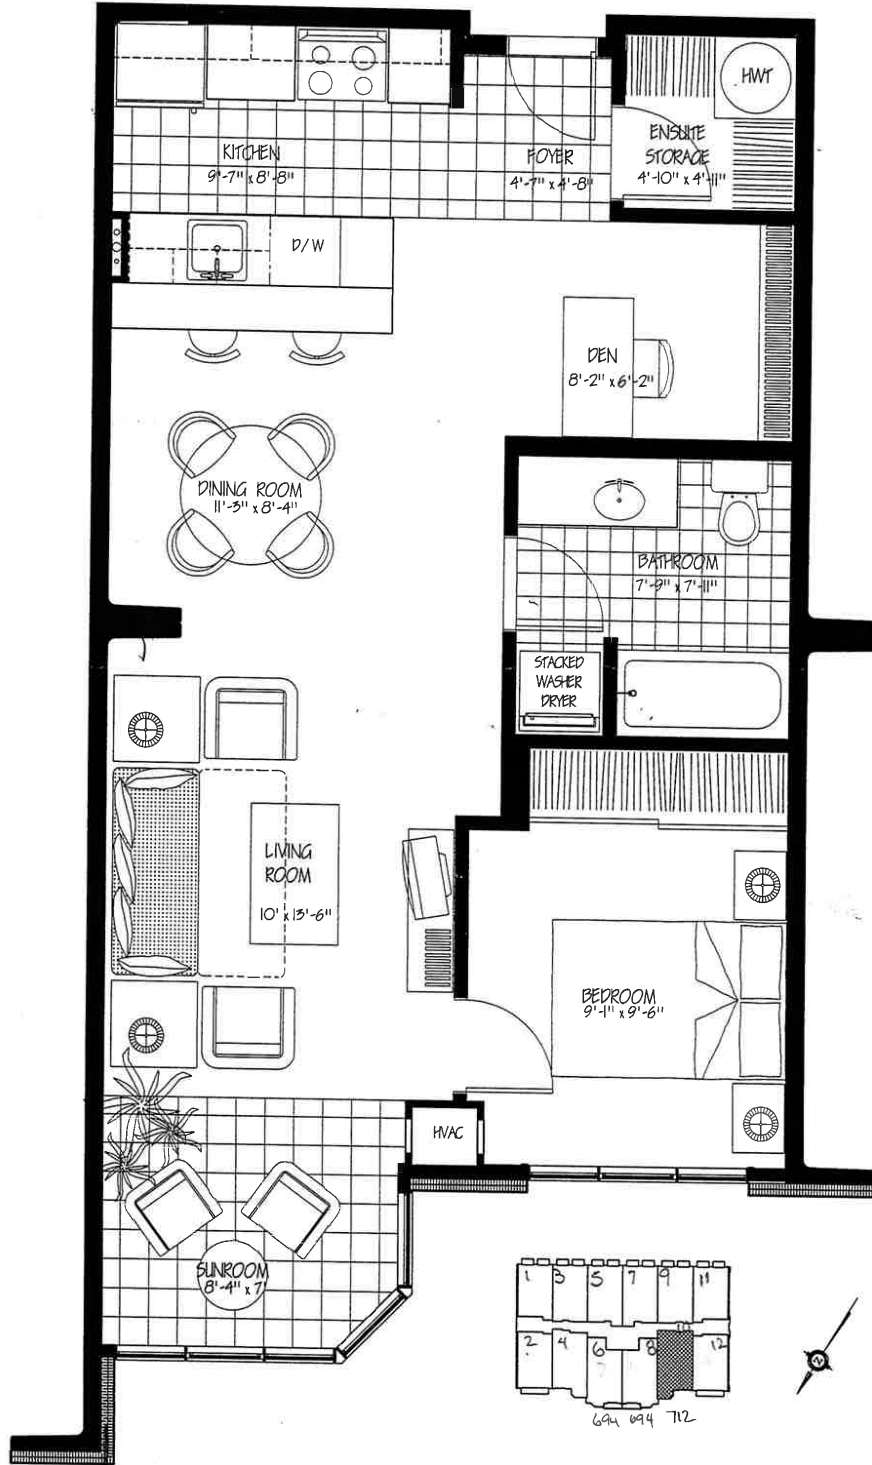

Somerset Gardens

Floor plans and specifications are subject to change without notice. All dimensions are approximate. Useable floor area may vary from the stated floor area. E & O.E. Furniture is not included.
July 07, 2005

CARTIER (10)

One Bedroom + Den + Sunroom
• 712 sq. feet