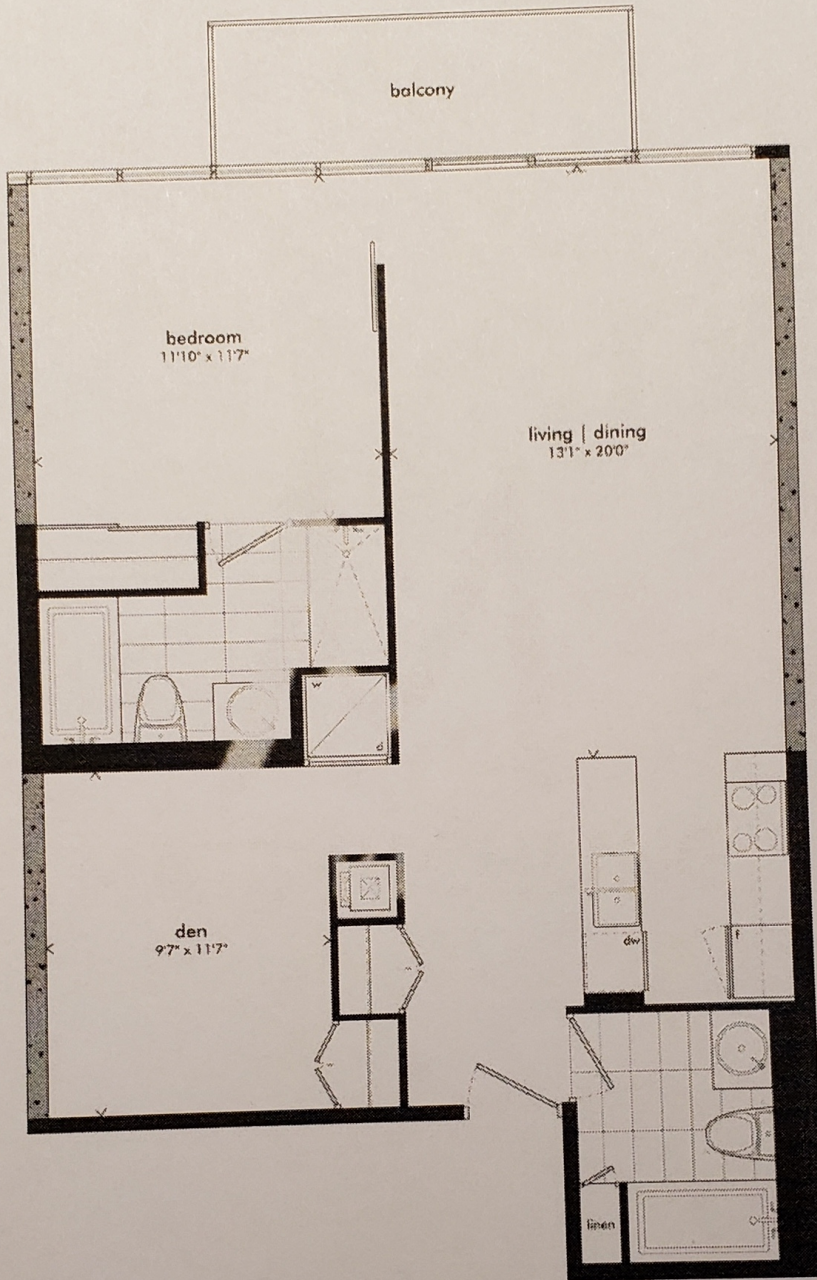

LOFT 07

922 SQ.FT.

One Bedroom + Den
plus 86-146 sq.ft. Balcony

LOFTS	INTERIOR	OUTDOOR
807	922 sq.ft.	146 sq.ft.
407, 607, 707, 907		
1007, 1107, 1407, 1507	922 sq.ft.	86 sq.ft.
507, 807, 1207		
1307, 1607	922 sq.ft.	118 sq.ft.

407, 607, 707, 907, 1007
1107, 1407, 1507 shown

GOTHAM
OTTAWA