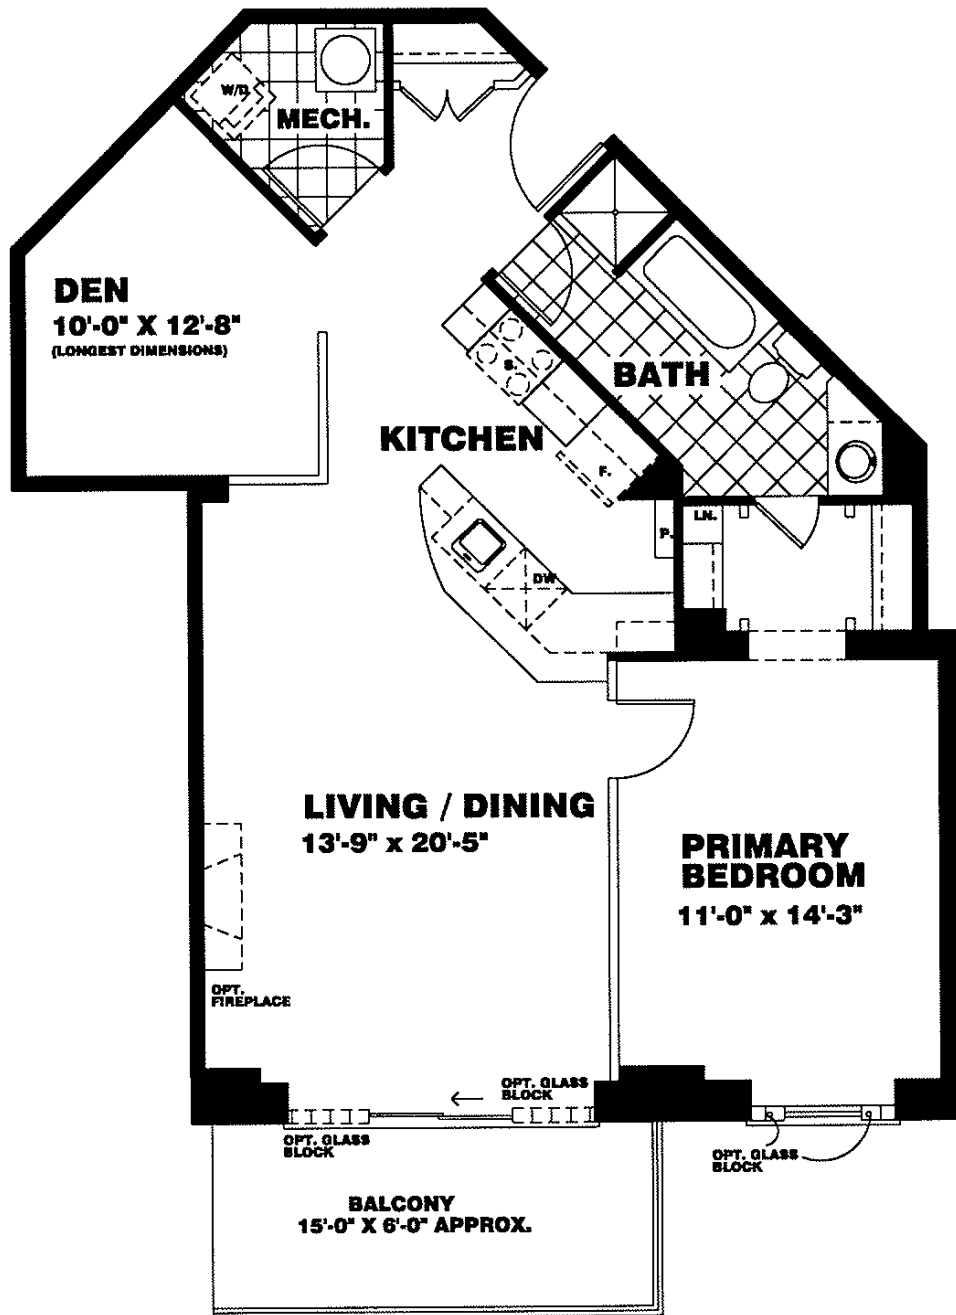

# UNIT 103 AND 203 880 SQUARE FEET

ACTUAL USABLE SPACE MAY VARY SLIGHTLY FROM STATED FLOOR AREA.  
ALL DIMENSIONS ARE APPROXIMATE. E. & O.E.