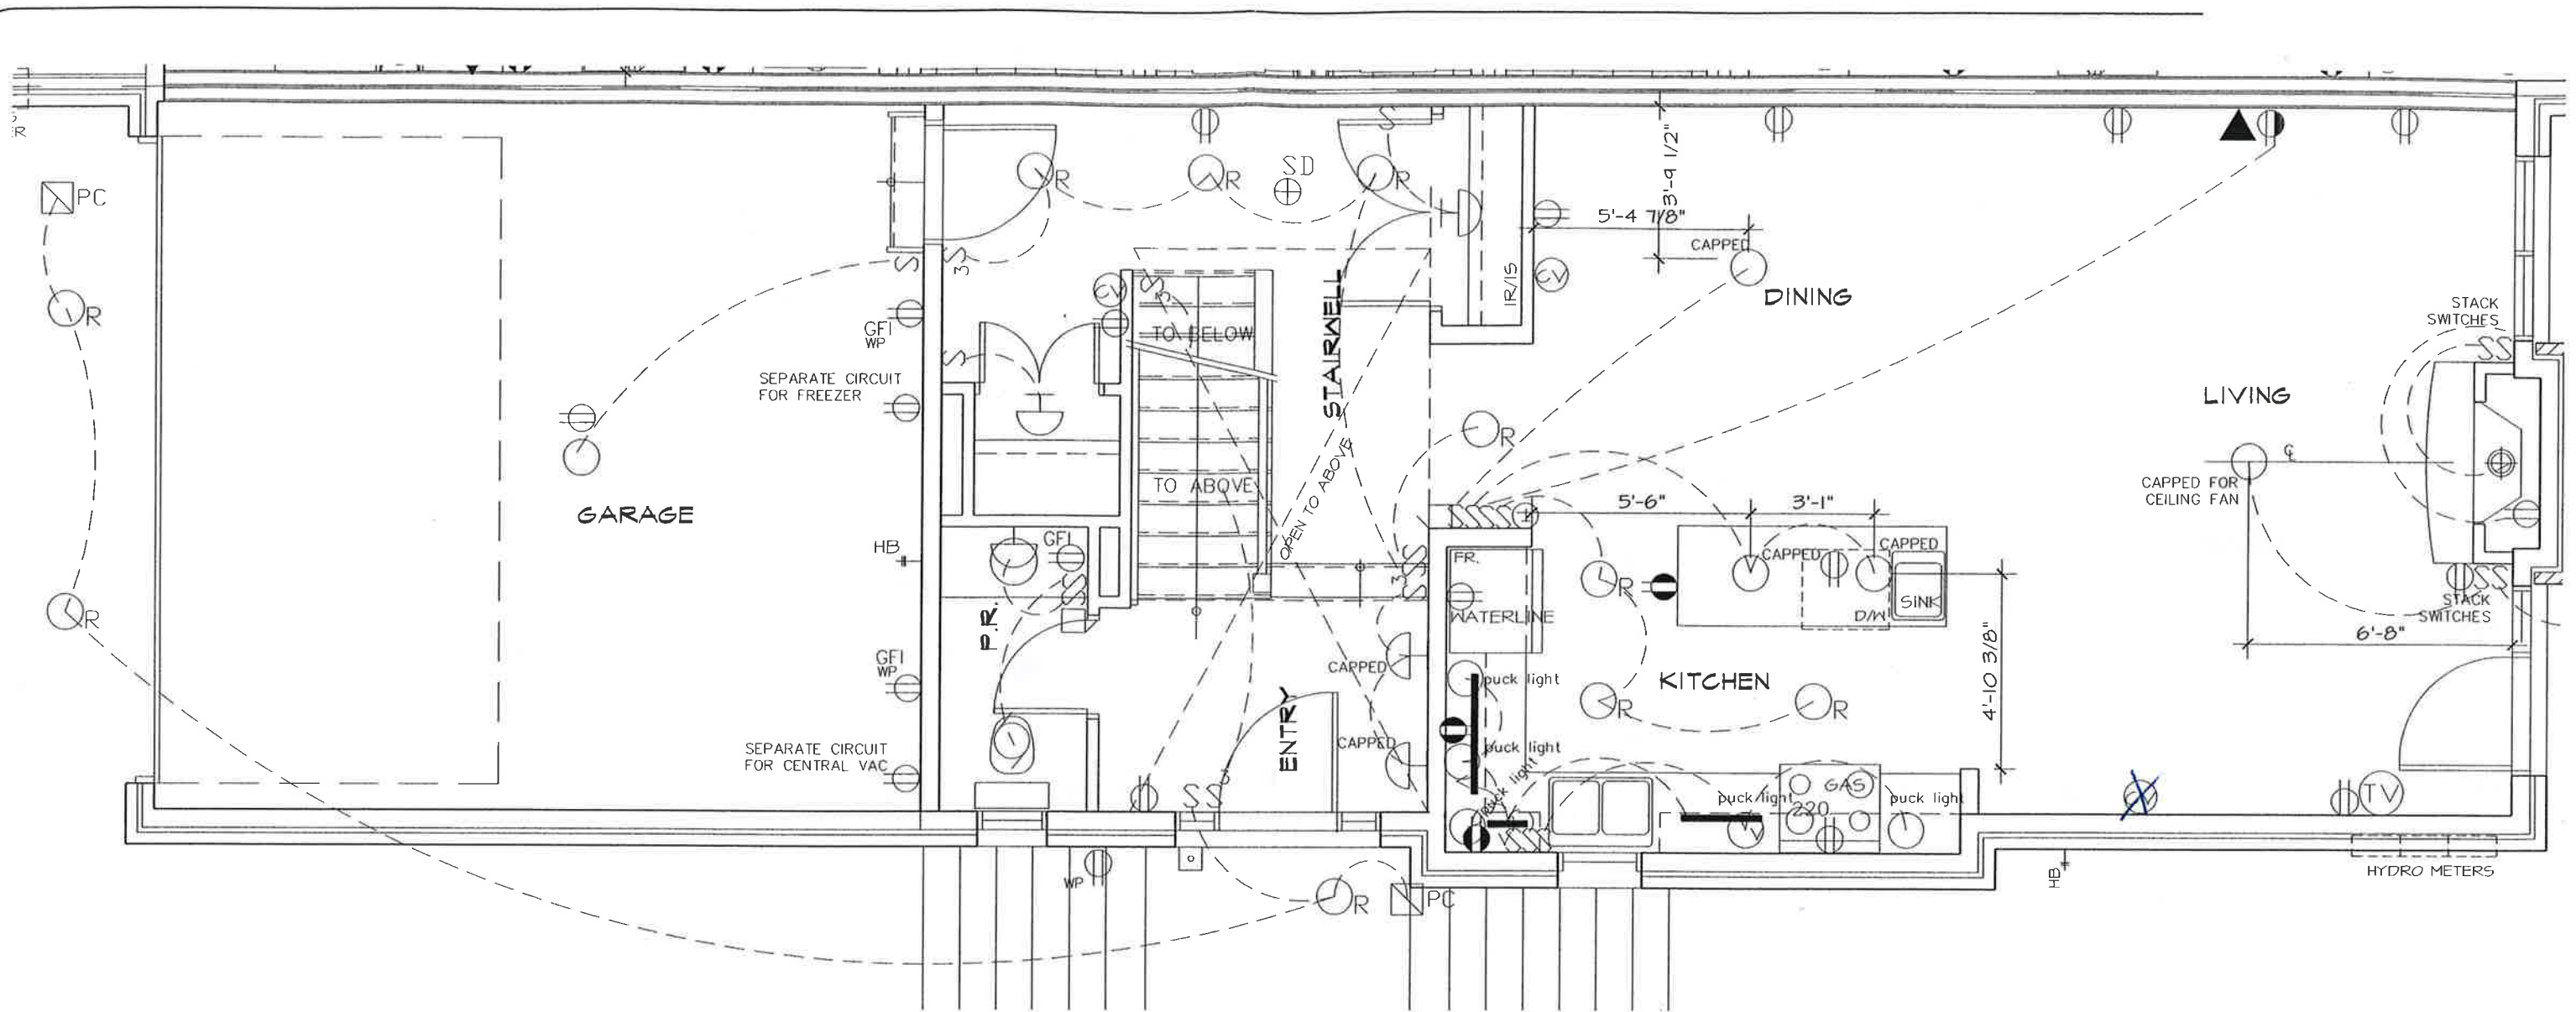

- ⓧ TV TELEVISION OUTLET
- ⓧ<sub>T</sub> ⓧ<sub>H</sub> THERMOSTAT
- ⓧ PC PHOTOCELL
- ▨ ELECTRICAL PANEL
- ⓧ CV CENTRAL VACCUUM

The Manors

BLOCK 5  
RESIDENCE 15

DRAWING TITLE  
BASEMENT FLOOR  
ELECTRICAL LAYOUT

DATE: Jun 21/05  
DWS BY: SEB  
SCALE: 1/4"=1'-0"  
DWS. NO.: R6E

**ELECTRICAL KEY:**

- ⊕ DUPLEX RECEPTACLE
- ⊖ SPLIT CIRCUIT DUPLEX.
- ⊕ DUPLEX RECEPT, 1/2 SWITCHED
- ⊕<sub>220</sub> 220 VOLT RECEPT.
- ⊕<sub>WP</sub> DUPLEX RECEPT. WEATHERPROOF
- ⊕<sub>GFI</sub> DUPLEX RECEPTACLE, GROUND FAULT CIRCUIT INTERRUPTER
- S SWITCH