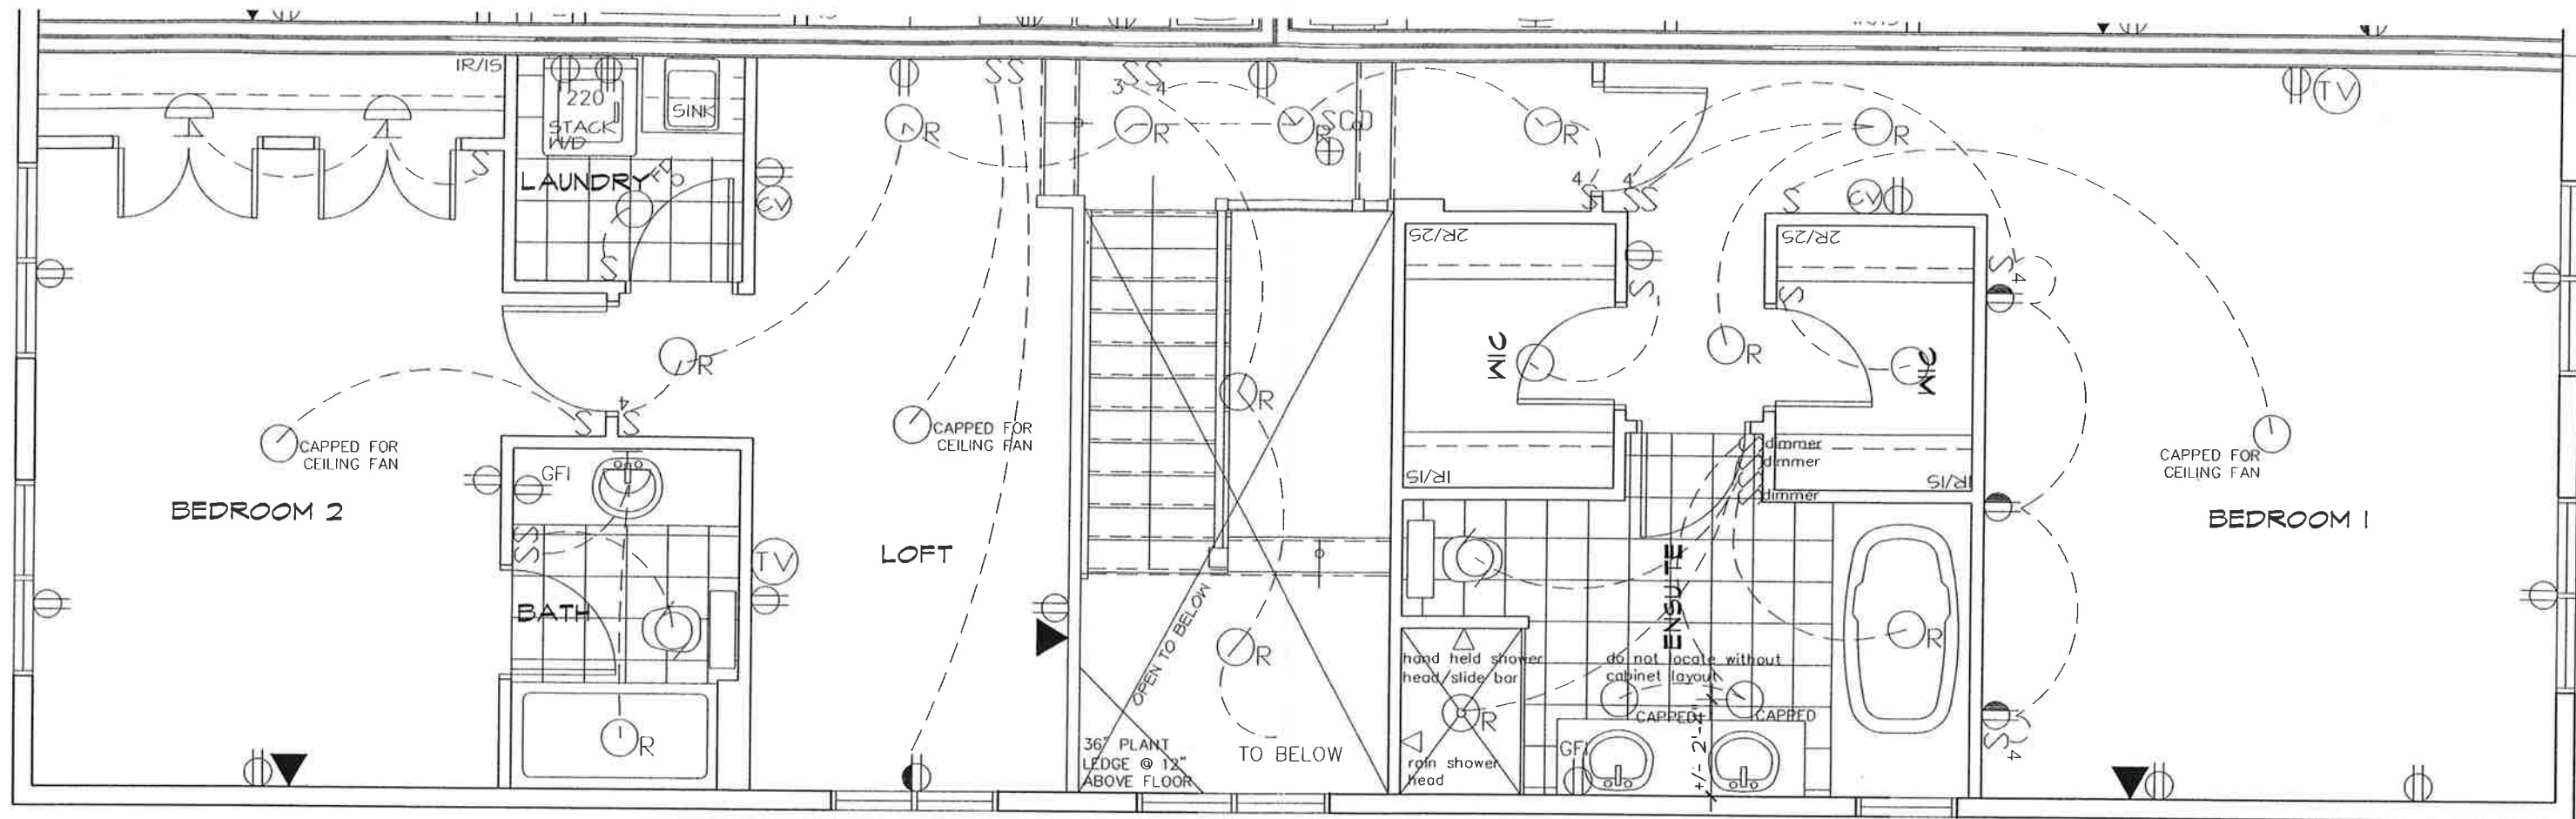

DRAWING TITLE  
MAIN FLOOR  
ELECTRICAL LAYOUT

DATE: Jun 21/05  
Dwg BY: SEB  
SCALE: 1/4"=1'-0"  
Dwg. NO: R6-E2

**ELECTRICAL KEY:**

- ⊕ DUPLEX RECEPTACLE
- ⊖ SPLIT CIRCUIT DUPLEX.
- ⊕ DUPLEX RECEPT, 1/2 SWITCHED
- ⊕<sub>220</sub> 220 VOLT RECEPT.
- ⊕<sub>WP</sub> DUPLEX RECEPT. WEATHERPROOF
- ⊕<sub>GFI</sub> DUPLEX RECEPTACLE, GROUND FAULT CIRCUIT INTERRUPTER SWITCH

DATE  
Jun 21/05

DWG. NO.  
R6-EB

DWG BY: SEB  
SCALE: 1/4"=1'-0"