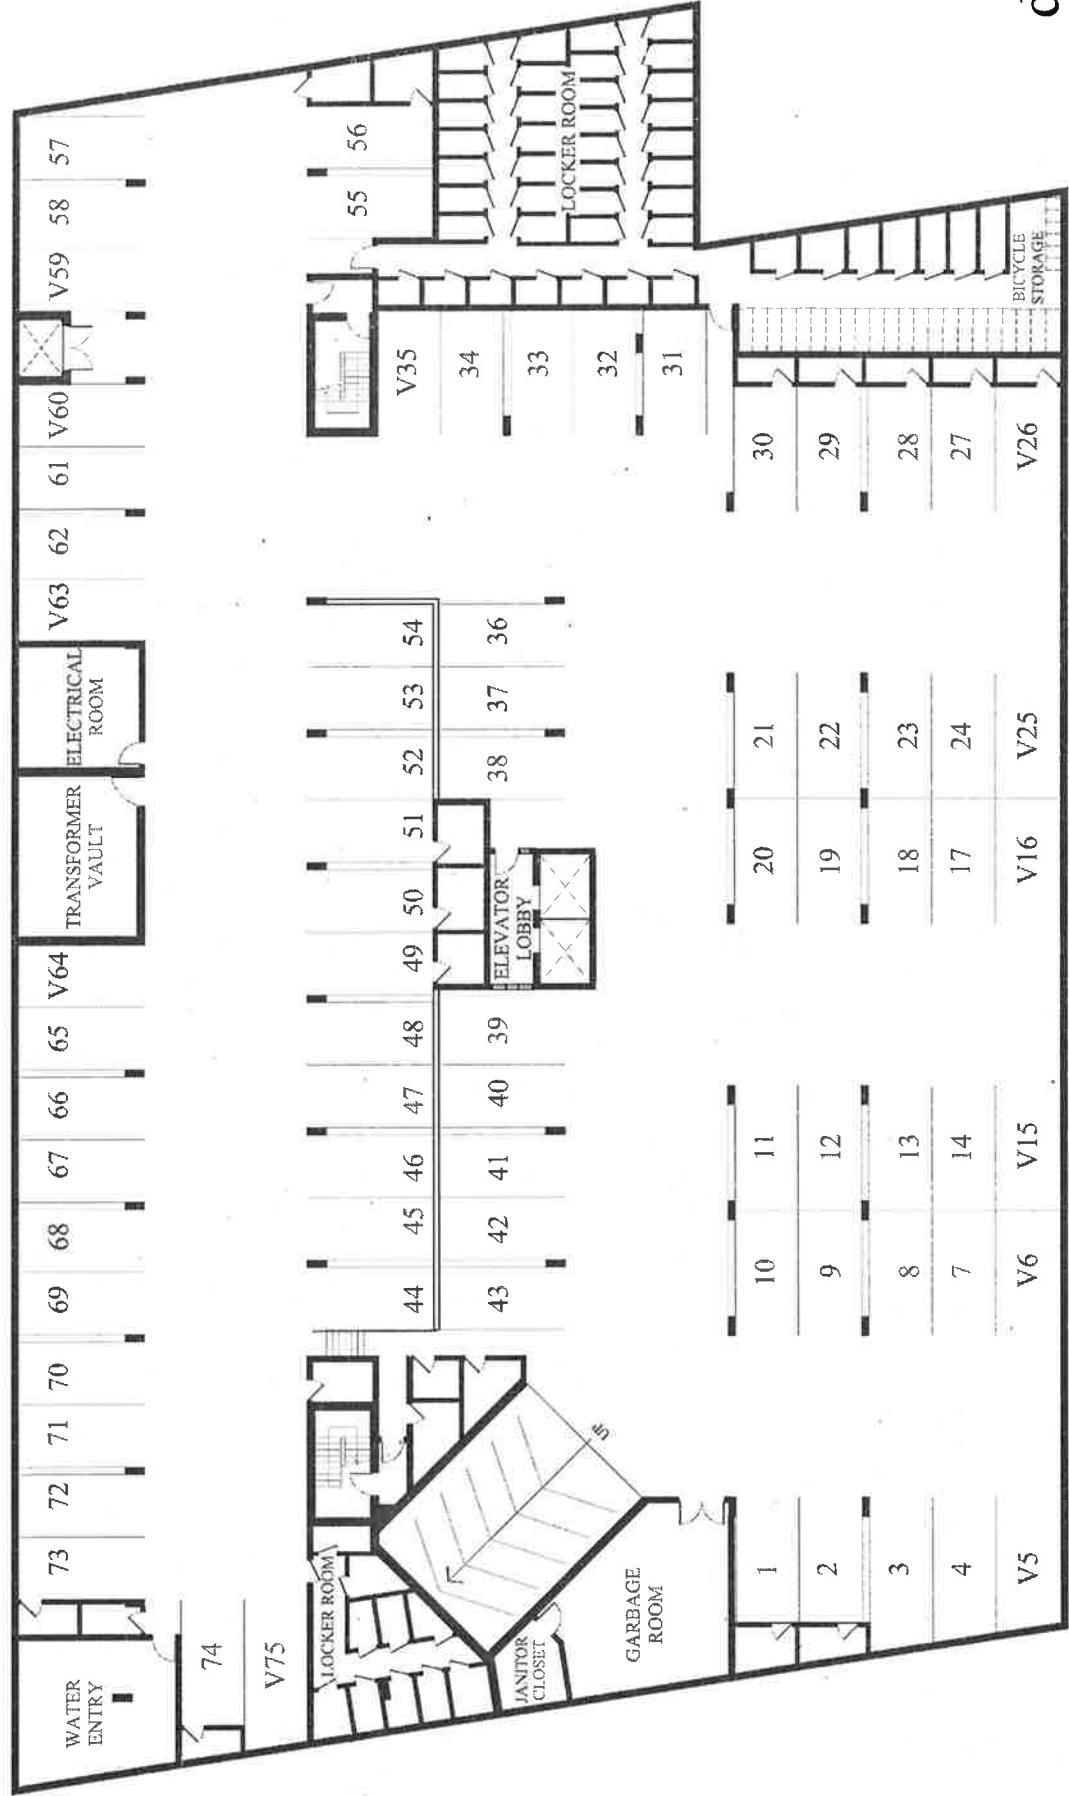

# Key Plan - LOWER LEVEL PARKING

domicile

Tel. (613) 842-5050  
 www.domicile.ca  
 Actual usable space may vary slightly from stated floor area.  
 All dimensions are approximate. e. & o.e.  
 Date: May 27, 2009